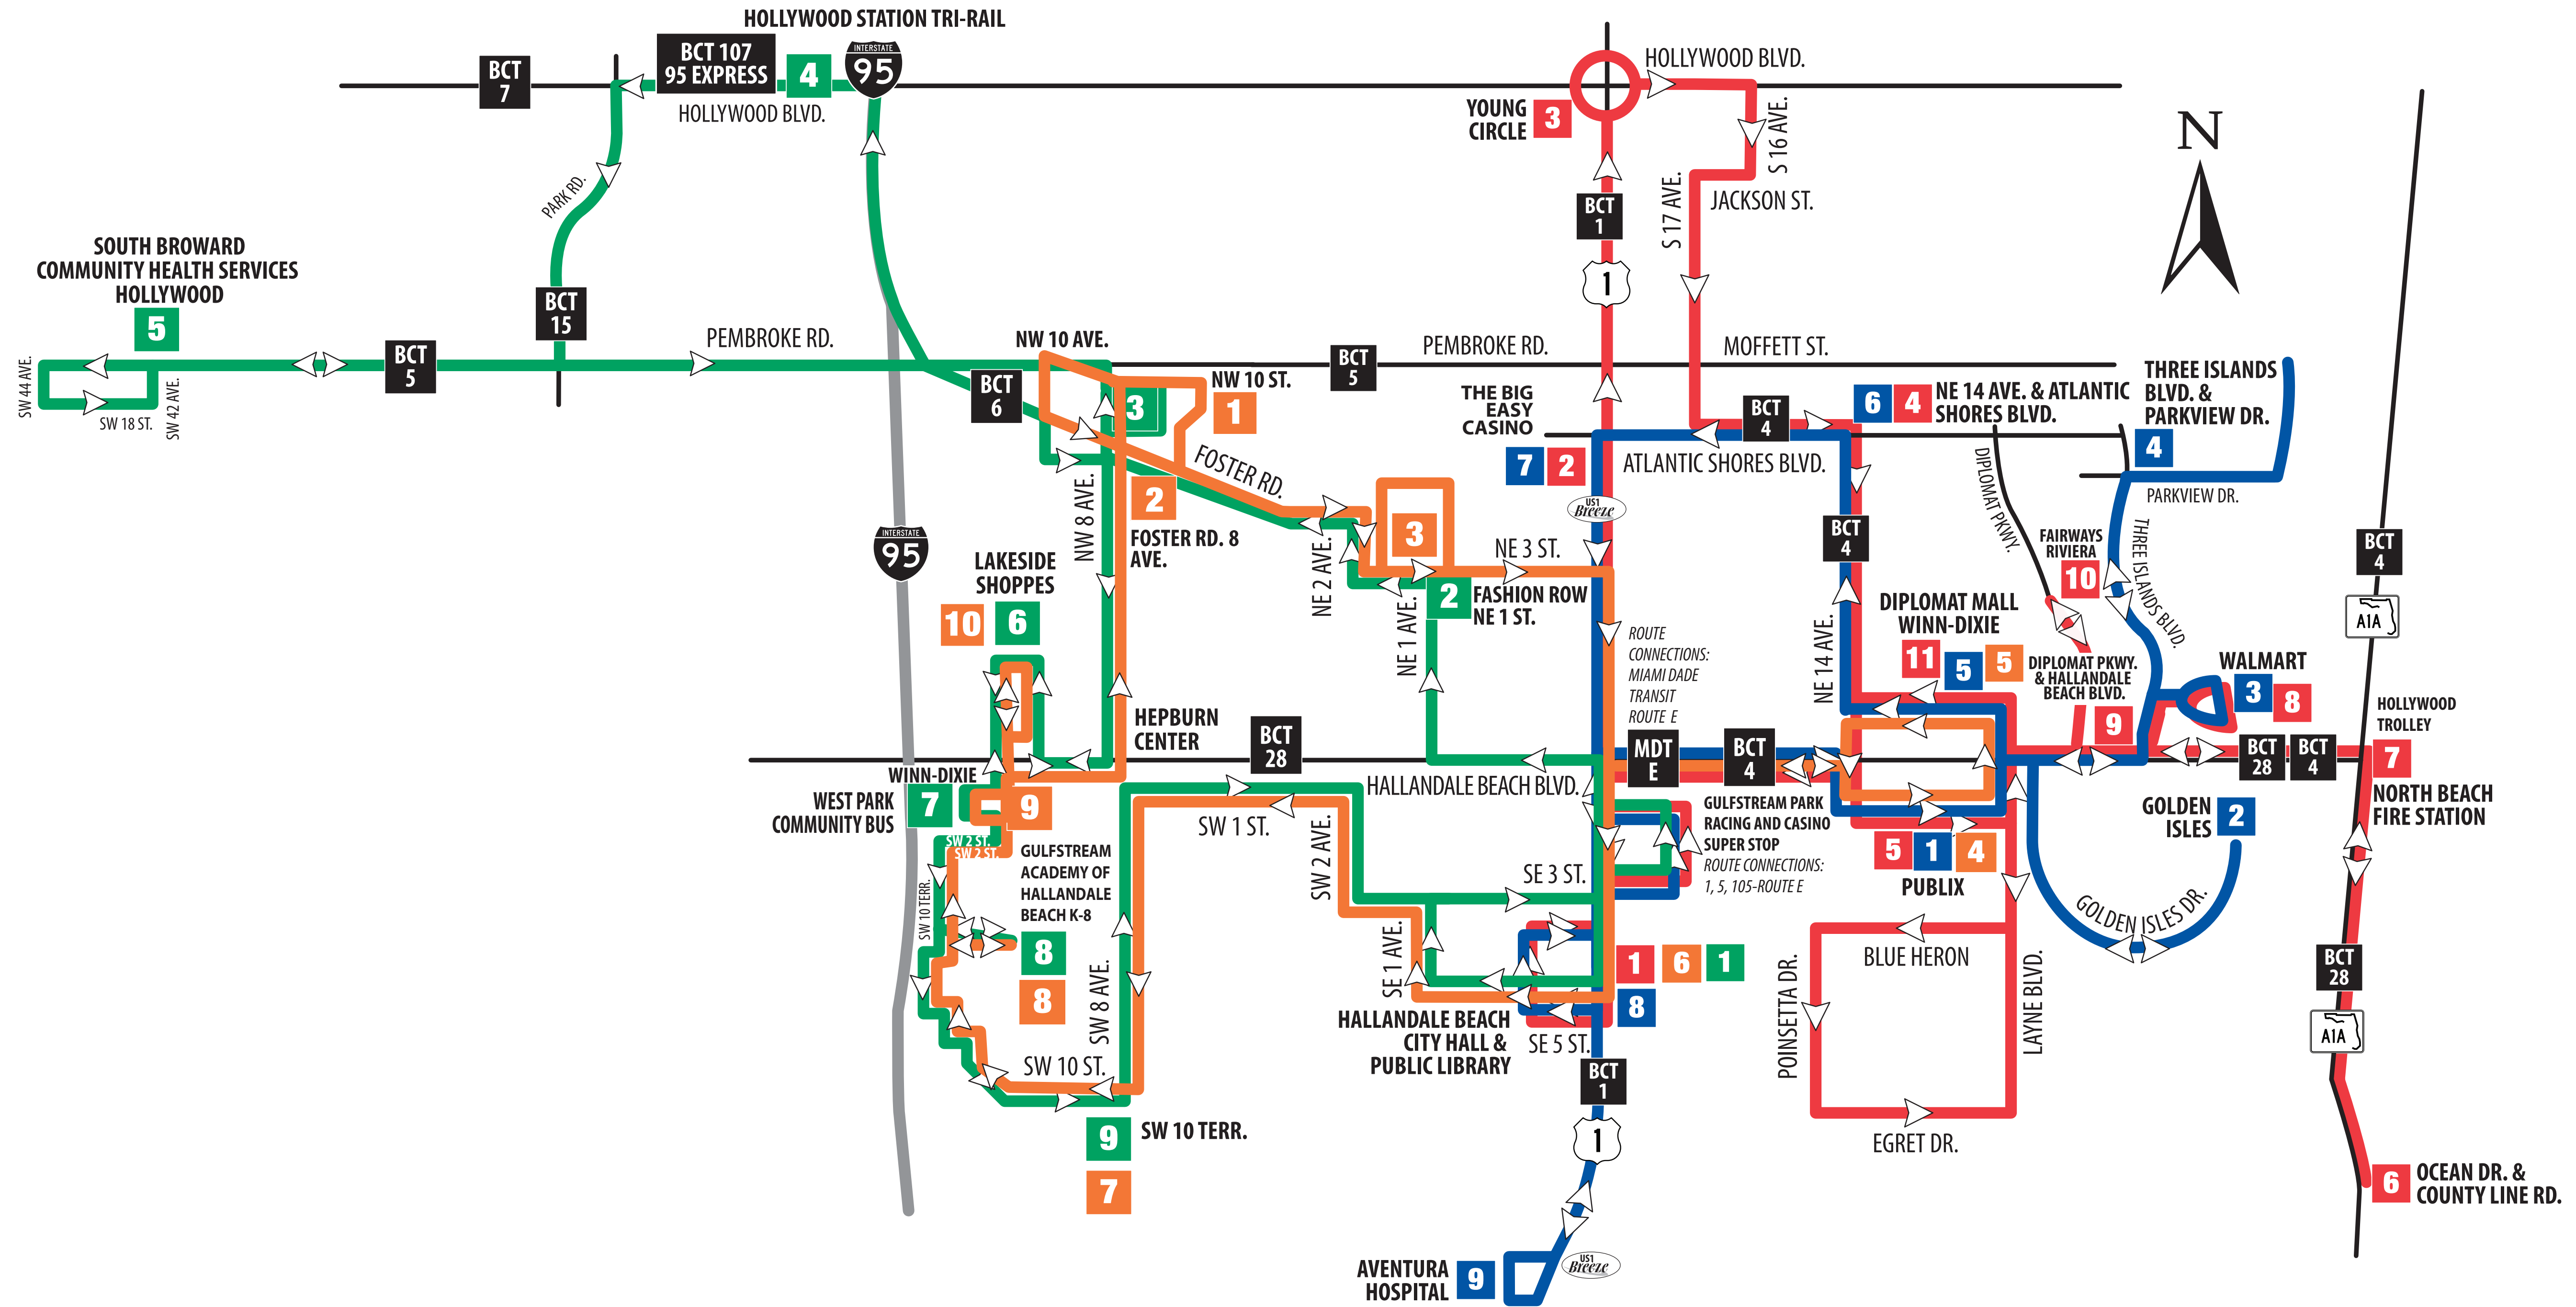

Red Route 1 Bold type indicates PM hours.

POINTS OF INTEREST
GULFSTREAM PARK RACING AND CASINO SUPER STOP BETWEEN STOP 5 AND STOP 6

1	2	3	4	5	6	7	8	9	10	11	1
7:00a	7:13a	7:23a	7:29a	7:37a	7:47a	7:53a	7:58a	8:03a	8:09a	8:15a	8:25a
7:45a	7:58a	8:08a	8:14a	8:22a	8:32a	8:38a	8:43a	8:48a	8:54a	9:00a	9:10a
8:30a	8:43a	8:53a	8:59a	9:07a	9:17a	9:23a	9:28a	9:33a	9:39a	9:45a	9:55a
9:15a	9:28a	9:38a	9:44a	9:52a	10:02a	10:08a	10:13a	10:18a	10:24a	10:30a	10:40a
10:00a	10:13a	10:23a	10:29a	10:37a	10:47a	10:53a	10:58a	11:03a	11:09a	11:15a	11:25a
10:45a	10:58a	11:08a	11:14a	11:22a	11:32a	11:38a	11:43a	11:48a	11:54a	12:00p	12:10p
11:30a	11:43a	11:53a	11:59a	12:07p	12:17p	12:23p	12:28p	12:33p	12:39p	12:45p	12:55p
12:15p	12:28p	12:38p	12:44p	12:52p	1:02p	1:08p	1:13p	1:18p	1:24p	1:30p	1:40p
1:00p	1:13p	1:23p	1:29p	1:37p	1:47p	1:53p	1:58p	2:03p	2:09p	2:15p	2:25p
1:45p	1:58p	2:08p	2:14p	2:22p	2:32p	2:38p	2:43p	2:48p	2:54p	3:00p	3:10p
2:30p	2:43p	2:53p	2:59p	3:07p	3:17p	3:23p	3:28p	3:33p	3:39p	3:45p	3:55p
3:15p	3:28p	3:38p	3:44p	3:52p	4:02p	4:08p	4:13p	4:18p	4:24p	4:30p	4:40p
4:00p	4:13p	4:23p	4:29p	4:37p	4:47p	4:53p	4:58p	5:03p	5:09p	5:15p	5:25p
4:45p	4:58p	5:08p	5:14p	5:22p	5:32p	5:38p	5:43p	5:49p	5:54p	6:00p	6:10p
5:30p	5:43p	5:53p	5:59p	6:07p	6:17p	6:23p	6:28p	6:33p	6:39p	6:45p	7:00p
6:15p	6:28p	6:38p	6:44p	6:52p	7:02p	7:08p	7:13p	7:18p	7:24p	7:30p	7:45p

Blue Route 2 Bold type indicates PM hours.

POINTS OF INTEREST
GULFSTREAM PARK RACING AND CASINO SUPER STOP BETWEEN STOP 9 AND STOP 1

1	2	3	4	5	6	7	8	9	1
7:00a	7:05a	7:12a	7:18a	7:27a	7:35a	7:39a	7:47a	7:53a	8:03a
8:04a	8:09a	8:16a	8:22a	8:31a	8:39a	8:43a	8:51a	8:57a	9:07a
9:08a	9:13a	9:20a	9:26a	9:35a	9:43a	9:47a	9:55a	10:01a	10:11a
10:12a	10:17a	10:24a	10:30a	10:39a	10:47a	10:51a	10:59a	11:05a	11:15a
11:16a	11:21a	11:28a	11:34a	11:43a	11:51a	11:55a	12:04p	12:11p	12:21p
12:22p	12:27p	12:34p	12:40p	12:49p	12:57p	1:01p	1:11p	1:18p	1:28p
1:29p	1:34p	1:41p	1:47p	1:56p	2:04p	2:08p	2:18p	2:25p	2:35p
2:36p	2:41p	2:48p	2:54p	3:03p	3:11p	3:15p	3:25p	3:32p	3:42p
3:42p	3:47p	3:54p	4:00p	4:09p	4:17p	4:21p	4:31p	4:38p	4:48p
4:48p	4:53p	5:00p	5:06p	5:15p	5:23p	5:27p	5:37p	5:44p	5:54p
5:54p	5:59p	6:06p	6:12p	6:21p	6:29p	6:33p	6:43p	6:50p	7:00p